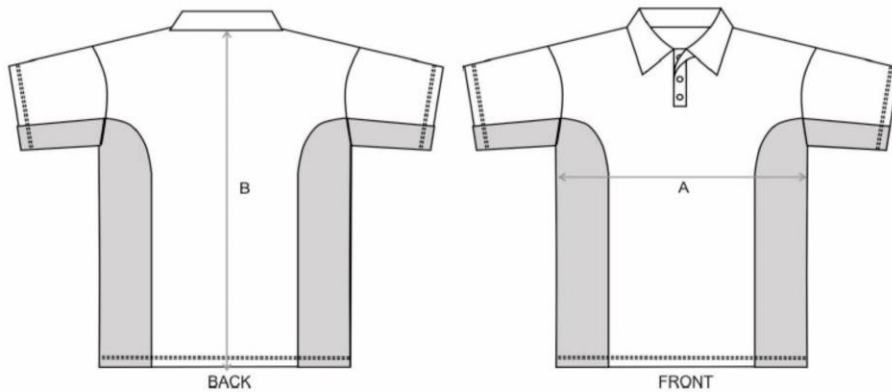

Boys Sizing:

PRODUCT SPEC SHEET

PATTERN CODE: P19 **DESCRIPTION:** BRIGHTON CC - UNISEX POLO

Measurements in cm		YOUTH POLO								Tolerance: +/- 1cm on all measurements									
		2	4	6	8	10	12	14	16										
A	HALF CHEST	35	38	40	42	44	46	48	50										
B	CENTRE BACK	45	50	55	60	64	67	70	73										

		ADULT POLO							
		S	M	L	XL	2XL	3XL	4XL	5XL
A	HALF CHEST	54	56	58	61	63	65	67	69
B	CENTRE BACK	75.5	76.5	77.5	78	78.5	79.5	80	81

© JS Sports 98 Rundle Road Salisbury South SA 5106 Ph: (08) 8281 7155 Fax: (08) 8281 5893 www.jssports.com.au

29-May-2014

Girls Sizing:

PRODUCT SPEC SHEET

PATTERN CODE: P473 **DESCRIPTION:** BRIGHTON CC - FEMALE POLO

Measurements in cm		Tolerance: +/- 1cm on all measurements									
A	ARMPIT TO ARMPIT	8	10	12	14	16	18	20	22	24	
B	CENTRE BACK (NOT INCLUDING COLLAR)	46	48	50	53	55.5	57	60	65	70	
		59	62	65	67.5	71	72.5	74.5	76	78	