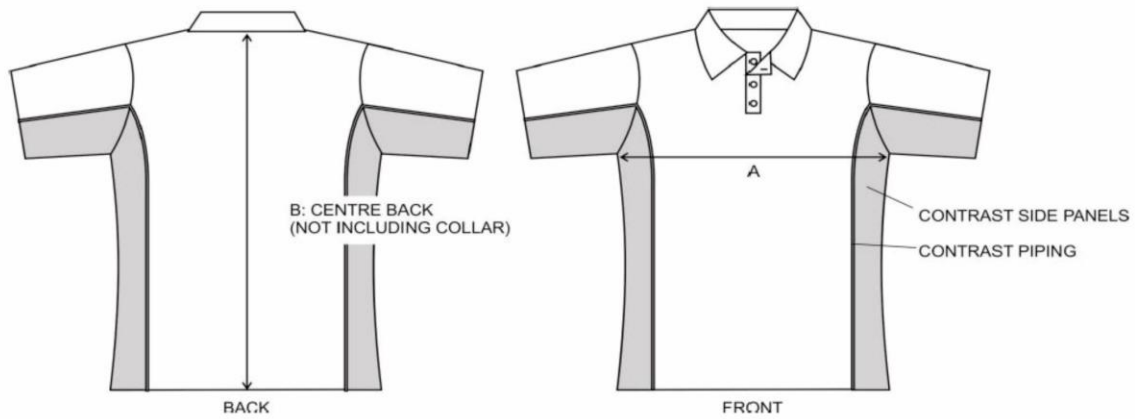

29-May-2014

Girls Sizing:

PRODUCT SPEC SHEET

PATTERN CODE: P473 **DESCRIPTION:** BRIGHTON CC - FEMALE POLO

Measurements in cm		Tolerance: +/- 1cm on all measurements									
A	ARMPIT TO ARMPIT	8	10	12	14	16	18	20	22	24	
B	CENTRE BACK (NOT INCLUDING COLLAR)	46	48	50	53	55.5	57	60	65	70	
		59	62	65	67.5	71	72.5	74.5	76	78	